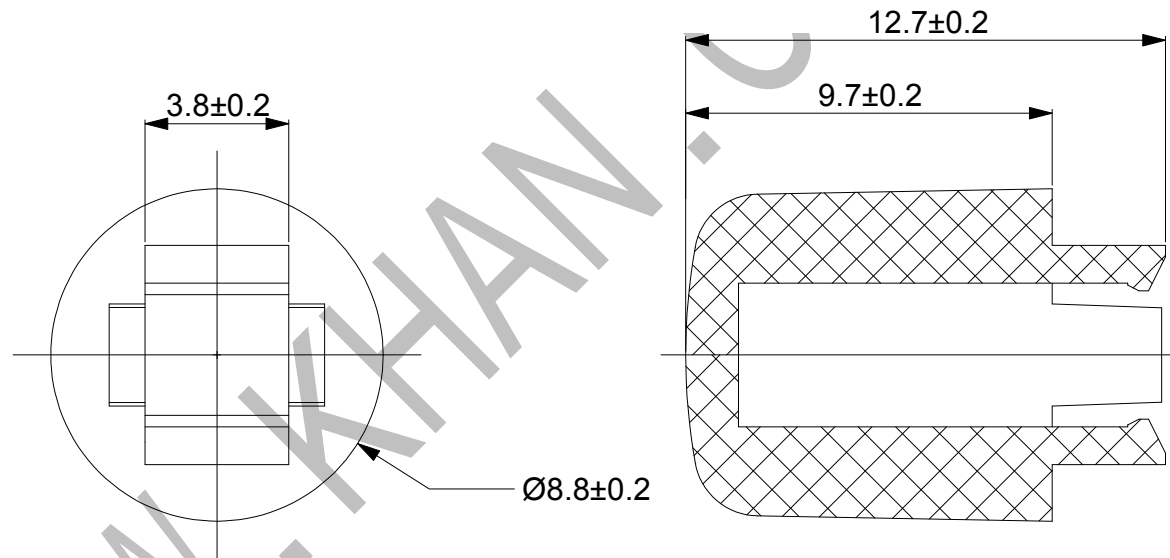

SWITCH CAP

P/N:SC204

Materials ABS

Color Black, White, Grey, Red
(OEM AVAILABLE)

Packaging

Bulk Package
Inner Package: Plastic bag
Outer Package: Carton

WWW.KHAN

VERSION		PROJECTION	DESIGN
KH14FE22E			
SCALE	SIZE	 Dimensions are shown:mm(inches)	DRAWN
5:1	A4		2014.02.20